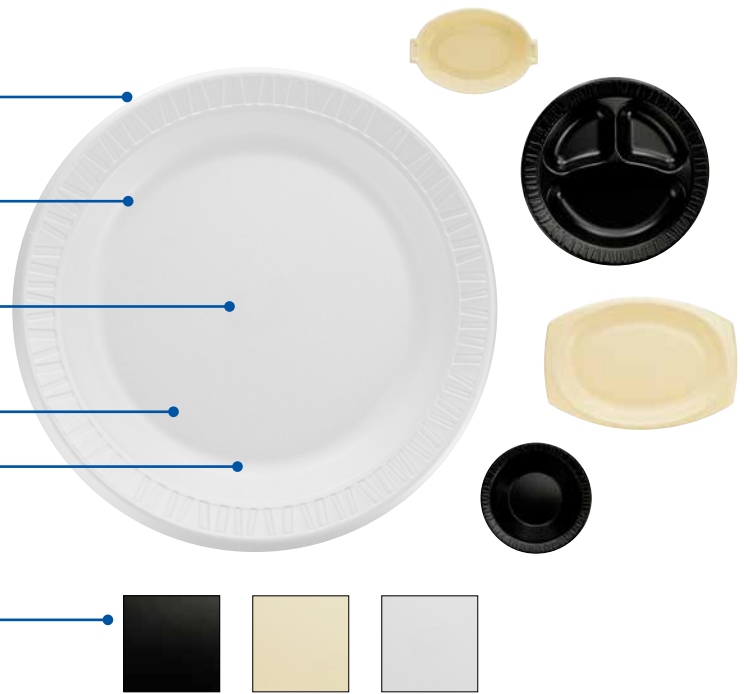

Helps prevent sliding on tray or tables

Glossy finish

Provides upscale, high-quality look

Durable laminated surface

Resists cut through

Strong and sturdy design

Helps support heavy foods

Deep shoulders on plate

Helps keep food and sauces on the plate

Available in black, honey®, or white

Provides contrast for food, improving overall presentation

Item	Description	Sleeve	Case Pack	Case Cube (ft ³)	Case Weight (lbs)	Use With
White Quiet Classic® Laminated Foam Dinnerware						
35BWWQ	3.5-4 oz Bowl	125	1000	2.0	4.3	CL5BW
5BWWQ	5-6 oz Bowl	125	1000	2.3	4.9	CL5BW
12BWWQ	10-12 oz Bowl	125	1000	4.1	9.0	CL12BW, CL6P
12BWWQR	10-12 oz Bowl	125	1000	3.8	8.9	CL12BW, CL6P
6PWQ	6" Plate	125	1000	2.9	7.6	CL12BW, CL6P
6PWQR	6" Plate	125	1000	2.6	7.5	CL12BW, CL6P
7PWQR	7" Plate	125	1000	3.6	9.4	—
9PWQ	9" Plate	125	500	3.5	9.3	CL9P, 9CRTF
9PWQR	9" Plate	125	500	3.3	9.4	CL9P, 9CRTF
9CPWQ	9" Compartmented Plate	125	500	3.5	9.7	CL9P, 9CRTF
9CPWQR	9" Compartmented Plate	125	500	3.3	9.6	CL9P, 9CRTF
10PWQ	10 ¼" Plate	125	500	4.7	12.3	CL10P
10PWQR	10 ¼" Plate	125	500	4.3	12.2	CL10P
10CPWQ	10 ¼" Compartmented Plate	125	500	5.0	12.7	CL10P
10CPWQR	10 ¼" Compartmented Plate	125	500	4.7	12.6	CL10P
9PRWQR	9" Platter	125	500	2.6	7.5	CL9PR
11PRWQRS	11" Platter	125	500	3.2	10.0	CL11PR

Item	Description	Sleeve	Case Pack	Case Cube (ft ³)	Case Weight (lbs)	Use With
Honey® Quiet Classic® Laminated Foam Dinnerware						
35BWHQ	3.5-4 oz Bowl	125	1000	2.0	4.9	CL5BW
5BWHQ	5-6 oz Bowl	125	1000	2.3	5.0	CL5BW
12BWHQR	10-12 oz Bowl	125	1000	3.8	8.8	CL12BW, CL6P
6PHQR	6" Plate	125	1000	2.6	7.5	CL12BW, CL6P
7PHQR	7" Plate	125	1000	3.6	9.4	—
9PHQR	9" Plate	125	500	3.3	9.4	CL9P, 9CRTF
9CPHQR	9" Compartmented Plate	125	500	3.3	9.5	CL9P, 9CRTF
10PHQR	10 ¼" Plate	125	500	4.3	12.2	CL10P
10CPHQR	10 ¼" Compartmented Plate	125	500	4.7	12.6	CL10P
8CDHQR	8 oz Casserole Dish	125	1000	4.0	11.0	CL8CD
9PRHQR	9" Platter	125	500	2.6	7.5	CL9PR
11PRHQRS	11" Platter	125	500	3.2	10.2	CL11PR