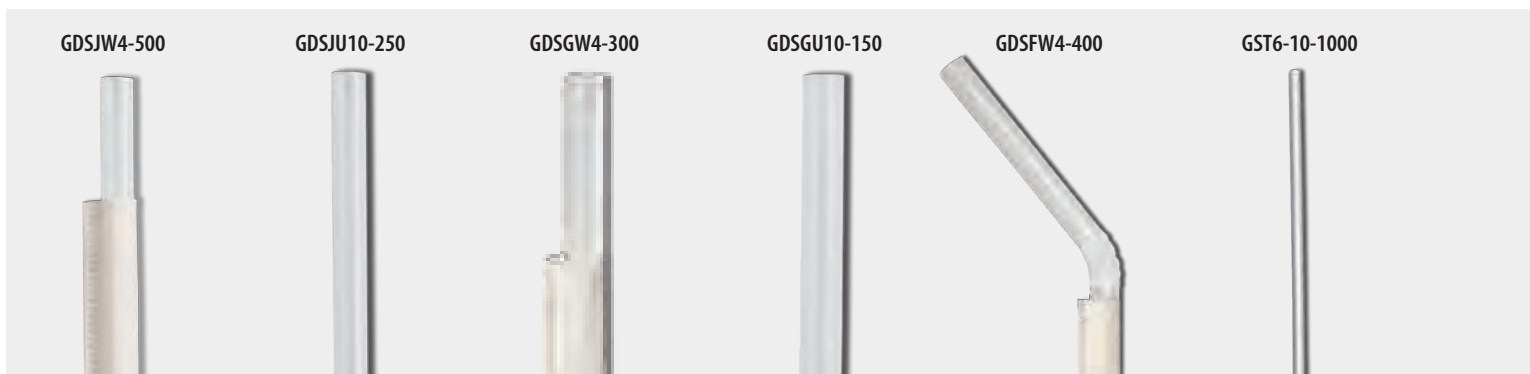

envioware

STRAWS & STIRRERS