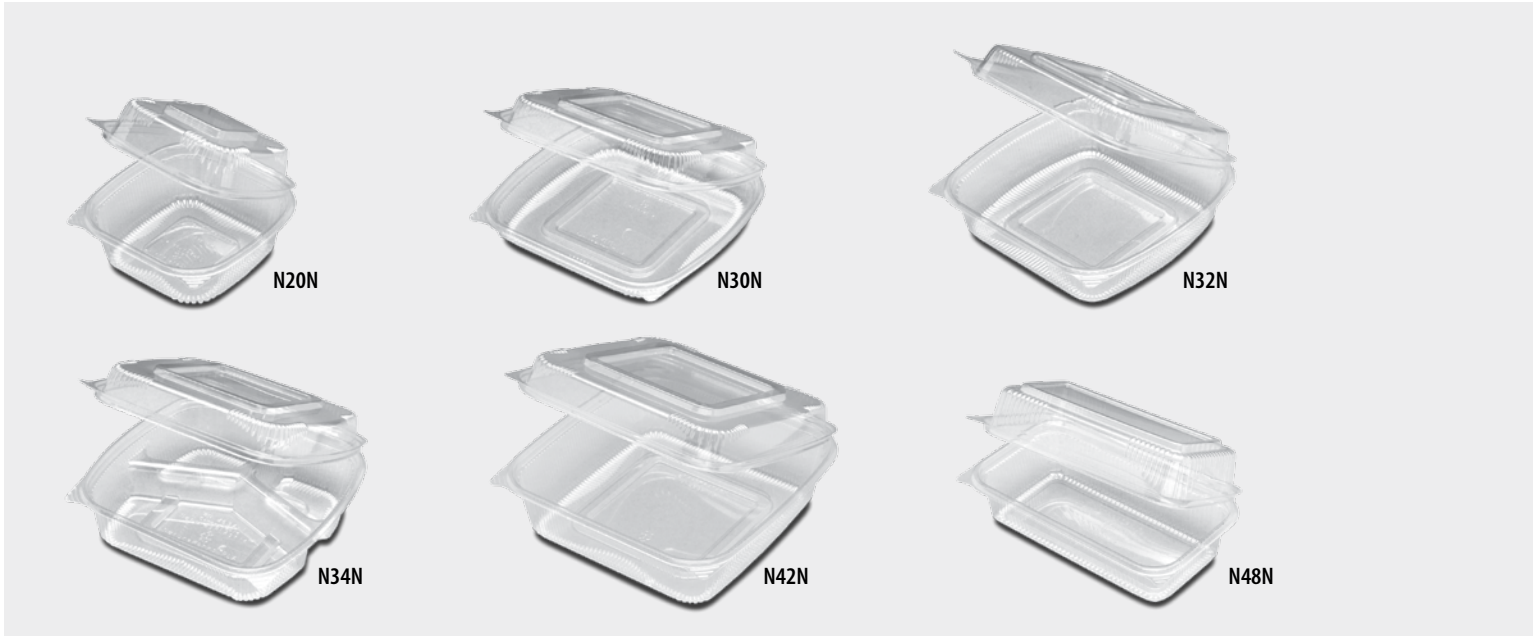

Sustainable

NaturesPLastic® / SeeShell®

HINGED CONTAINERS