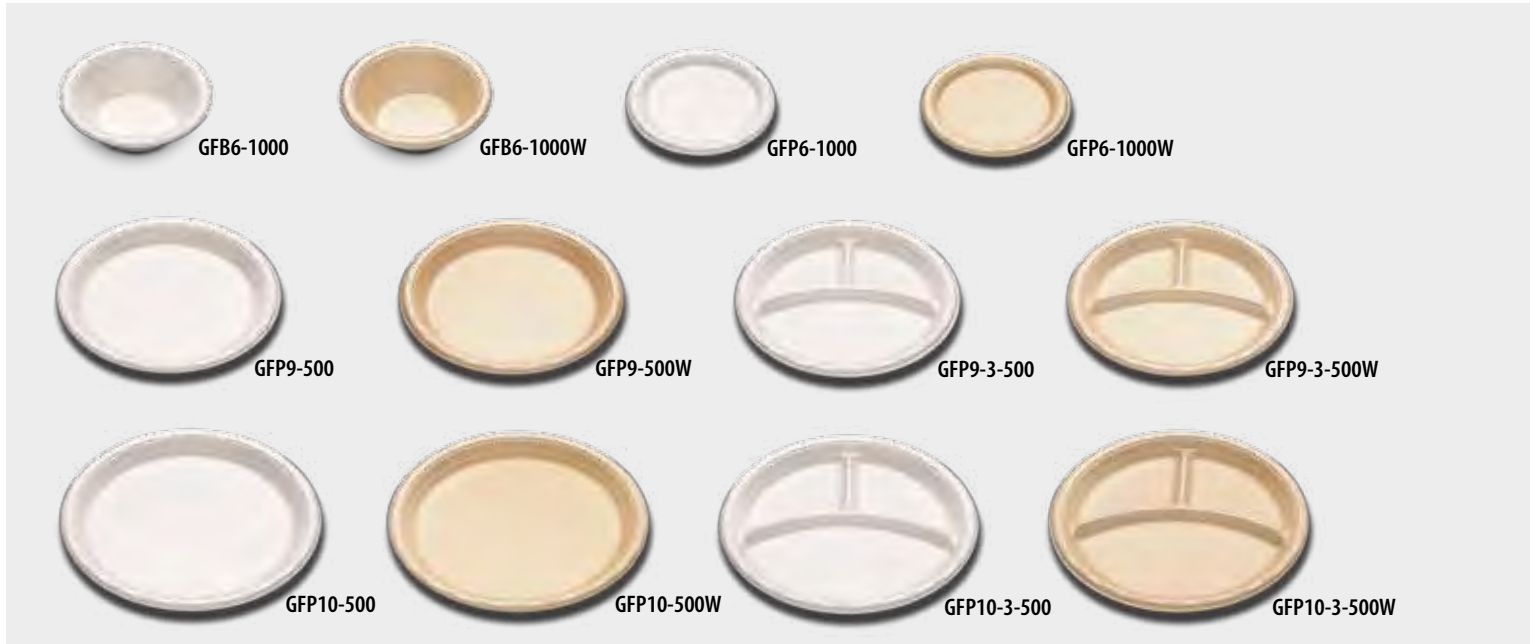

Sustainable envioware

PLATES & BOWLS