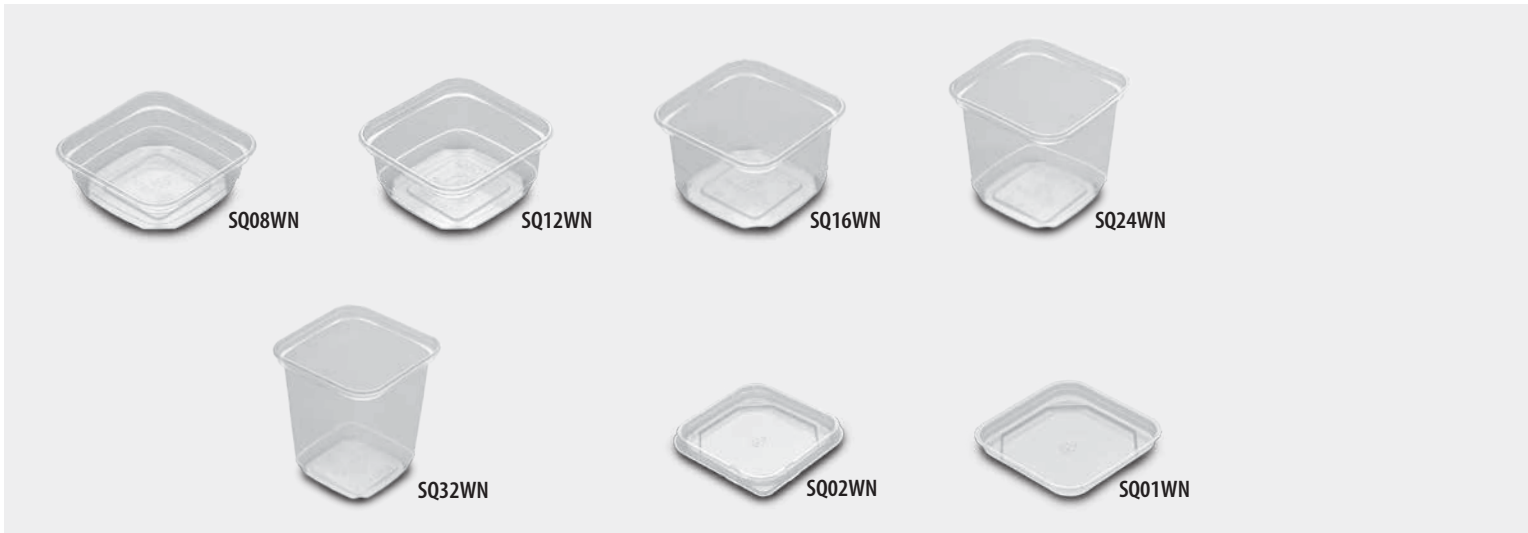

Sustainable

NaturesPLastic® / EcoServe

DELI SQUARES CONTAINERS & LIDS