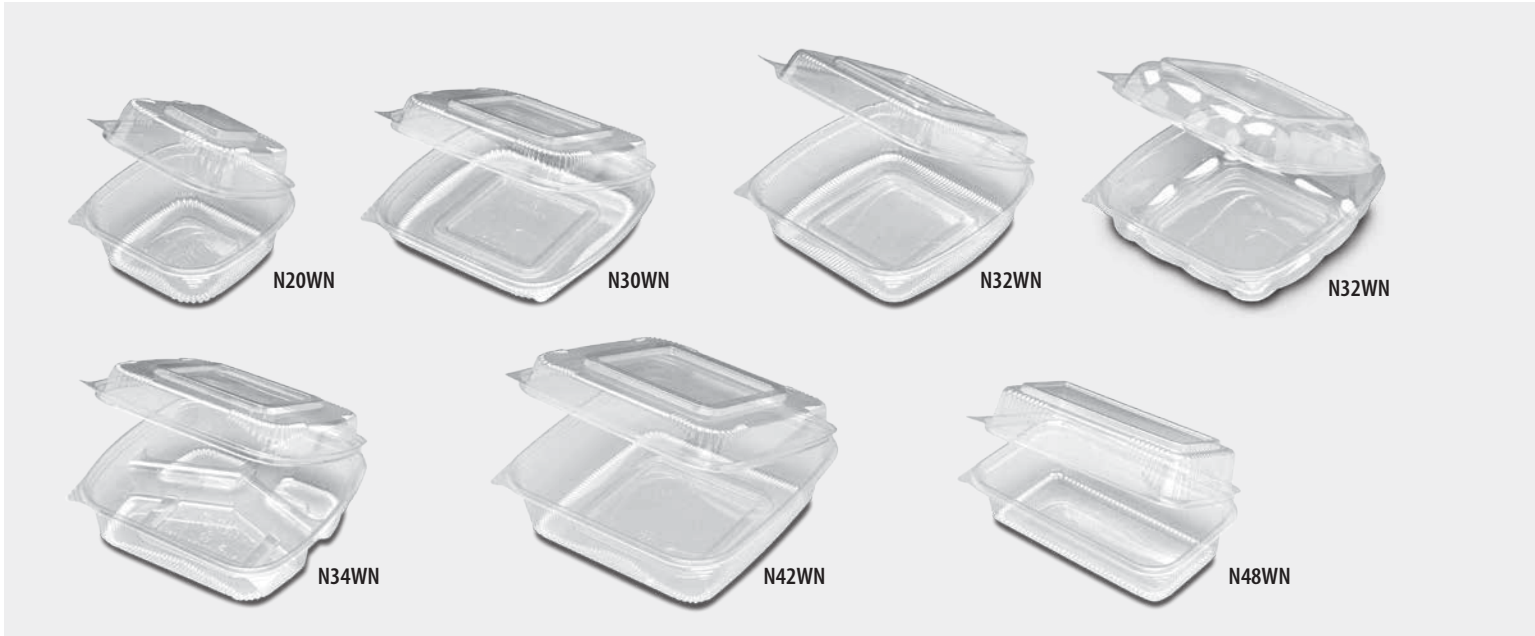

Sustainable

NaturesPLastic® / SeeShell®

HINGED CONTAINERS