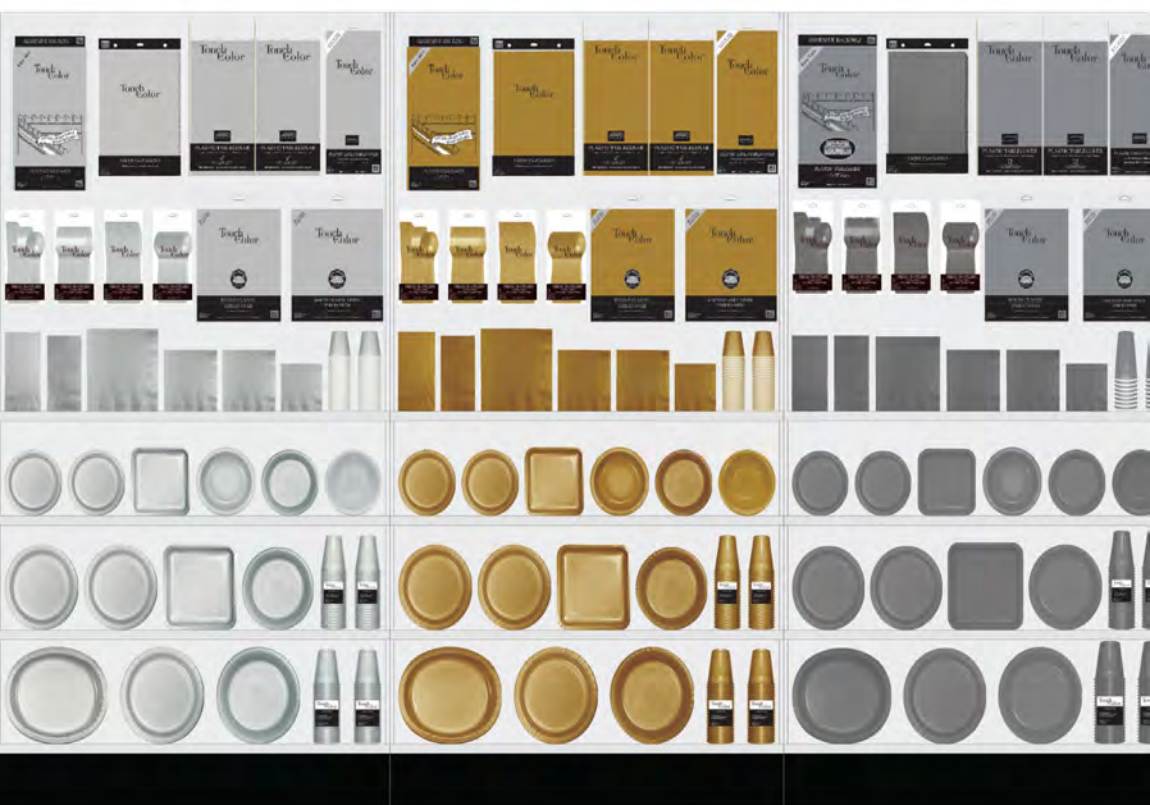

Bermuda Blue

Turquoise

Teal Lagoon

Cobalt

Coral

Candy Pink

Hot Magenta

Mimosa

Touch of Color

Navy

Fresh Lime

Emerald Green

Hunter Green

School Bus Yellow

Sunkissed Orange

Pumpkin Spice

Touch of Color

Shimmering Silver

Glittering Gold

Glamour Gray

Classic Red

Burgundy

Fresh Mint

Pastel Blue