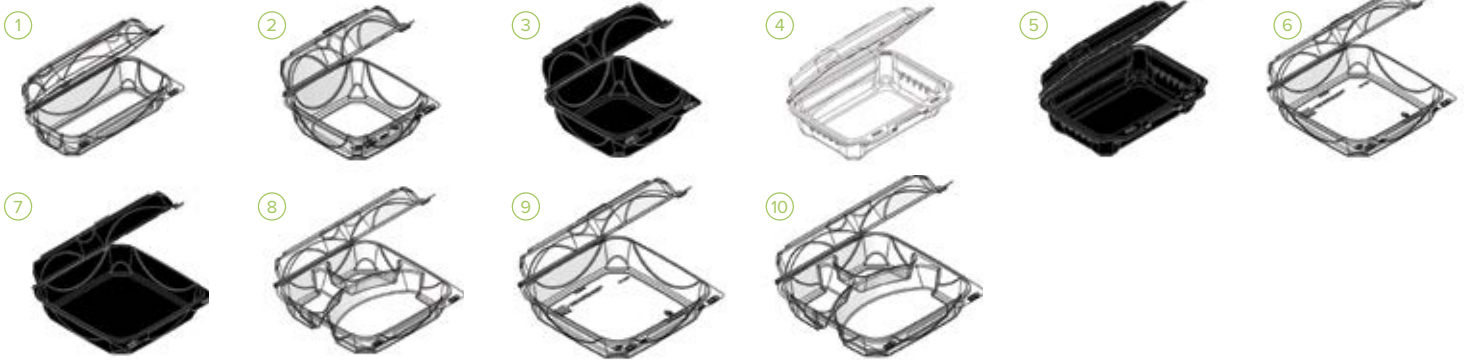

MAKING RECYCLING ATTRACTIVE

OFTEN IMITATED BUT NEVER DUPLICATED

Spotting a true BOTTLEBOX® is simple. Every BOTTLEBOX® is marked with the BOTTLEBOX® logo and the number of bottles it took to create that container. If you don't see either of those markings then you do not have a true BOTTLEBOX®.

THE BOTTLEBOX® COLLECTION

One-piece Hinged _____	4
Salad & Sandwich _____	6
BOTTLEBOX® prints _____	8
Sustainability & Innovation _____	10
Salad & Fruit Bowls _____	12
Deli containers _____	13
Entrée & Hot food Small _____	14
Entrée & Hot food Medium _____	16
Entrée & Hot food Large _____	18
Customization _____	19

HINGED CONTAINERS

FUNCTIONALITY WITH ADDED VALUE

Our range of hinged containers will cover all your needs from small 6x6" to large 9x9" and several rectangular versions. Clear, black or colored, they are perfect for your deli, to-go display, or as doggy boxes. Try our new one-piece containers with black or colored bases and clear lids. They are sure to draw your customers' attention and make your food look even better.