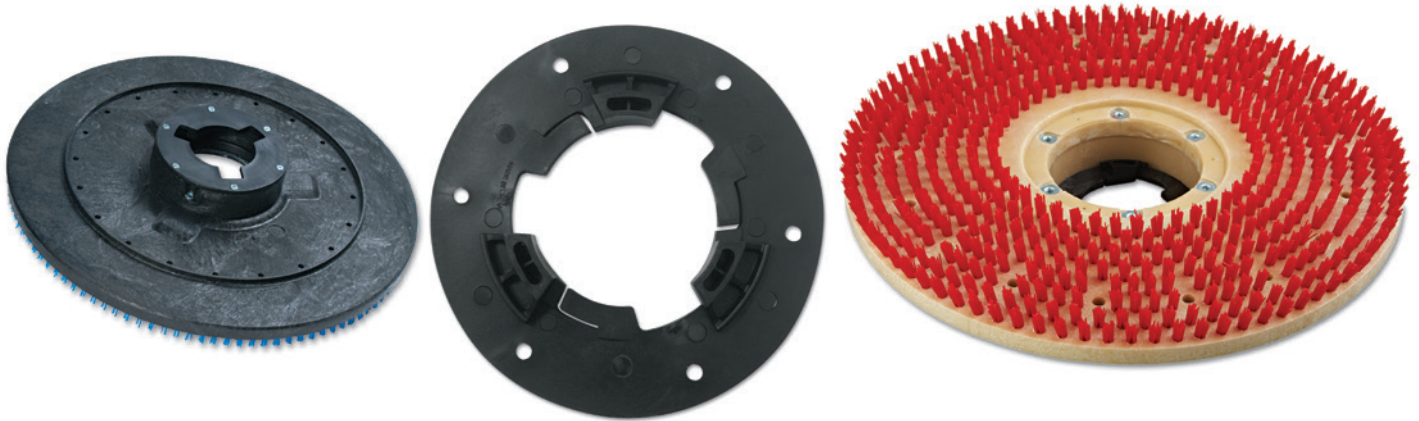

FLOOR & CARPET CARE

Short Trim Pad Drivers

ITEM#	DESCRIPTION	QTY PER UNIT	UNIT
BWK-PPP13	Plastic Pad Holder/Drive Block, 13"	1	EA
BWK-PPP17	Plastic Pad Holder/Drive Block, 17"	1	EA
BWK-PPP18	Plastic Pad Holder/Drive Block, 18"	1	EA
BWK-PPP19	Plastic Pad Holder/Drive Block, 19"	1	EA
BWK-PPP20	Plastic Pad Holder/Drive Block, 20"	1	EA

Universal Clutch Plate

ITEM#	DESCRIPTION	QTY PER UNIT	UNIT
BWK-N92	Universal Clutch Plate	1	EA

Sanding Screens

ITEM#	DESCRIPTION	QTY PER UNIT	UNIT
BWK-501710010	Sanding Screens, 17-Inch Diameter, 100 Grit	10	CT
BWK-501712010	Sanding Screens, 17-Inch Diameter, 120 Grit	10	CT
BWK-50176010	Sanding Screens, 17-Inch Diameter, 60 Grit	10	CT
BWK-50178010	Sanding Screens, 17-Inch Diameter, 80 Grit	10	CT
BWK-5020-60-10	Sanding Screens, 20-Inch Diameter, 60 Grit	10	CT
BWK-5020-80-10	Sanding Screens, 20-Inch Diameter, 80 Grit	10	CT
BWK-502010010	Sanding Screens, 20-Inch Diameter, 100 Grit	10	CT
BWK-502012010	Sanding Screens, 20-Inch Diameter, 120 Grit	10	CT
BWK-502015010	Sanding Screens, 20-Inch Diameter, 150 Grit	10	CT

Swivel Pad Holder

ITEM#	DESCRIPTION	QTY PER UNIT	UNIT
BWK-00405	Swivel Pad Holder, 4-inch x 9-inch, Plastic, Blue	12	CT