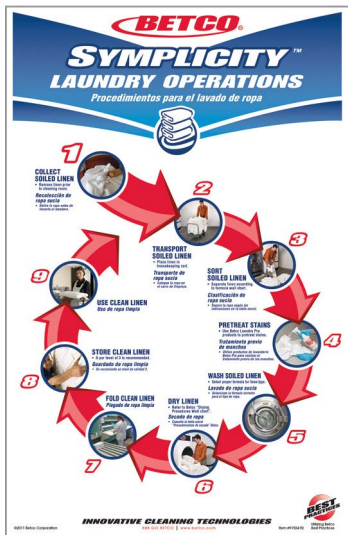

Simplicity Laundry Operation Chart 11" x 17"
Available for download on Betco.com - Distributional Central
#91924-92