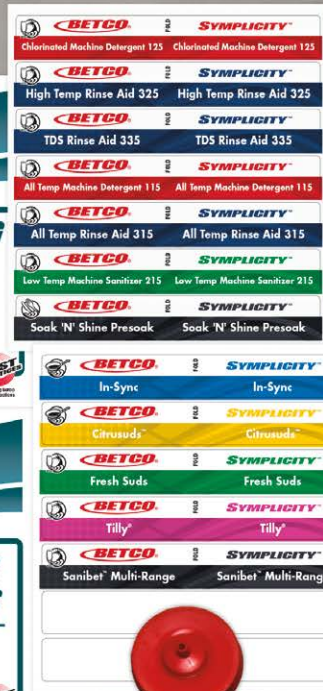

91975-00 - Low Temp Warewashing Installation Kit

WHAT'S IN THE BOX?

BETCO #	ITEM DESCRIPTION	BETCO #	ITEM DESCRIPTION
91929-92	Symplicity Warewash Operations Procedure Wall Chart	91953-00	Mating Cap Red 1/4" Barb for Pail
91926-92	Symplicity Warewash Operations Wall Chart	91938-00	Mating Cap Green 1/4" Barb for Pail
91921-92	Symplicity Warewash Rack Loading Wall Chart	91944-00	Mating Cap Navy Blue 1/4" Barb for Pail
91928-92	Symplicity Change Water Wall Chart	91919-00	Symplicity Warewash Line Tag Labels
91896-00	Chlorine Test Papers	98446-00	12" Cable Ties