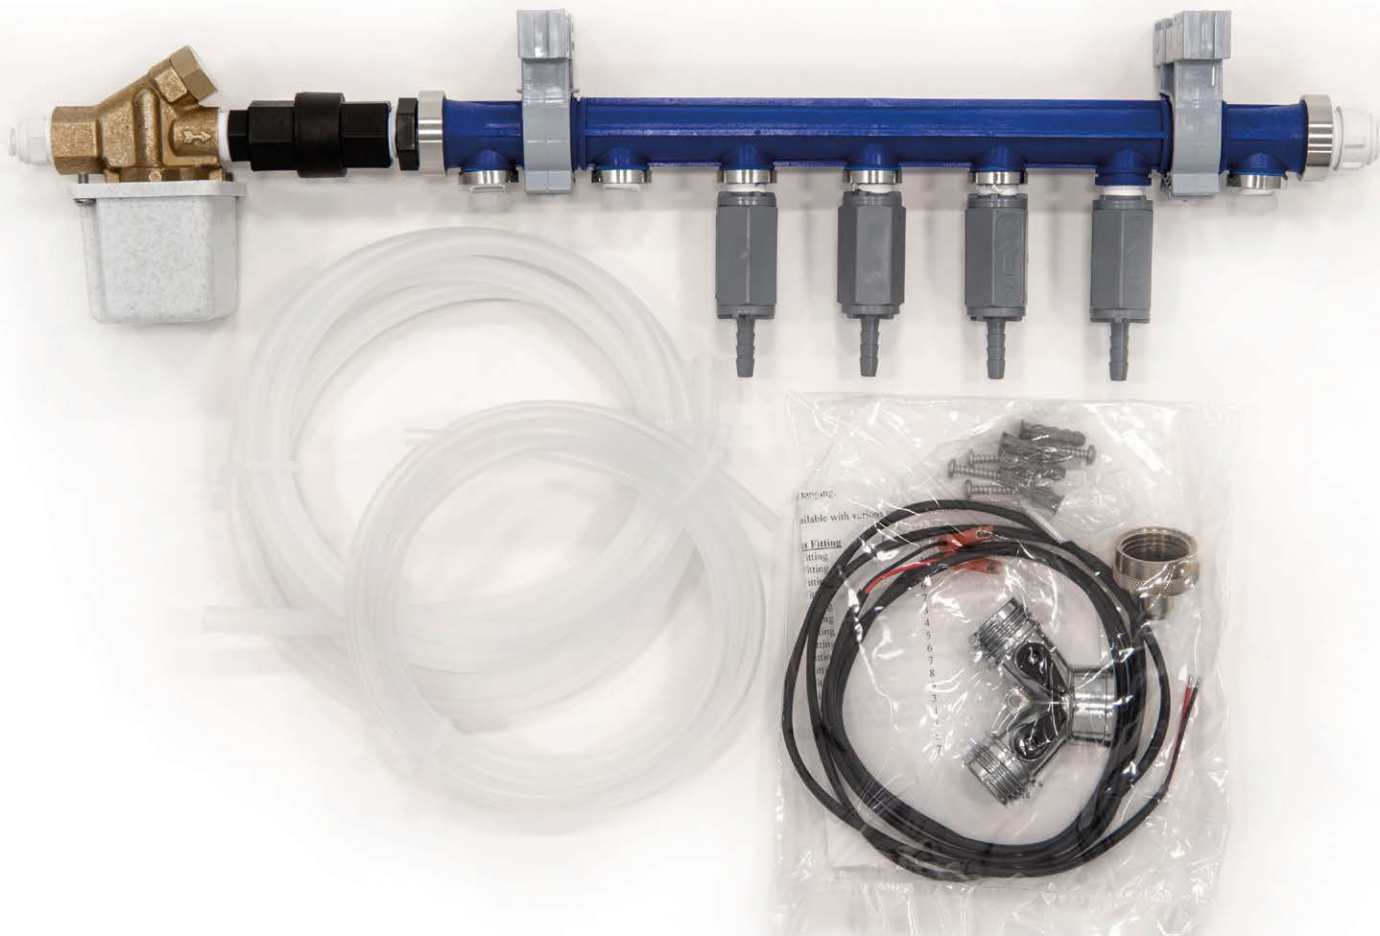

92479-00 - 4-Product Flush Manifold with Solenoid Valve

WHAT'S IN THE BOX?

QTY.	ITEM DESCRIPTION	QTY.	ITEM DESCRIPTION
1	4-Product Flush Manifold	1	Cable Assembly - 6 ft
1	Screw and Anchor Kit	1	Tubing - 3/8" OD x 10" Long
1	Tubing - 1/4" OD x 10" Long	1	Dual Hose Shut-Off
1	1/4" JG Female GH Fitting	1	Instruction Sheet