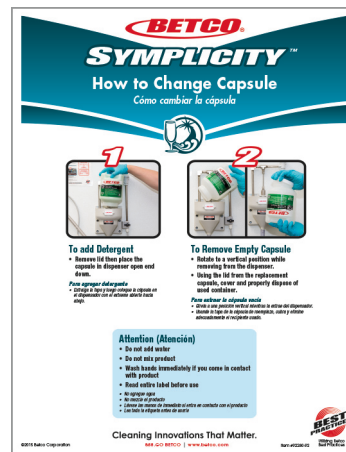

Simplicity Change Capsule Wallchart 8 1/2" x 11"
Available for download on Betco.com - Distributional Central
#92280-92