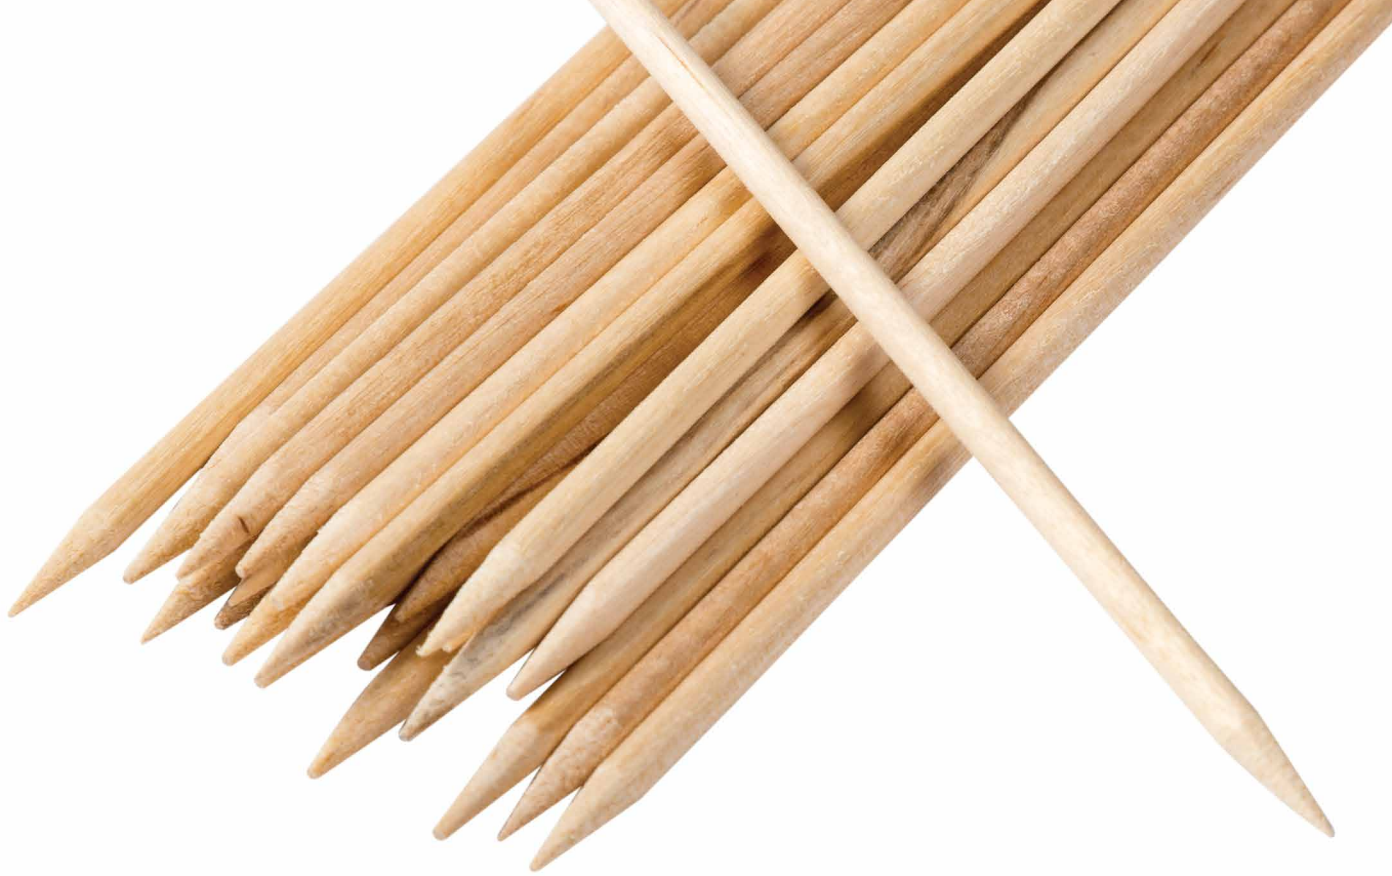

A							
Allergy Marker.....	6						
American Flag Picks.....	4						
Arrow Picks.....	4						
B							
Ball Picks.....	5						
Bamboo Picks.....	5						
Bamboo Skewers.....	6						
BSF7.....	6						
BSF10.....	6						
C							
Club Frill Picks.....	5						
Cocktail Parasols.....	5						
D							
Display Picks.....	5						
F							
Flag Picks.....	4						
Flat Bamboo Skewers.....	6						
Frill Picks.....	5						
I							
Italian Flag Picks.....	4						
K							
Knot Picks.....	5						
M							
Medium Rare Steak Markers.....	6						
Medium Steak Markers.....	6						
Medium Well Steak Markers.....	6						
Mexican Flag Picks.....	4						
P							
Paddle Picks.....	5						
Party Picks.....	5						
Plastic Steak Markers.....	6						
Prism Picks.....	4						
R							
R798.....	5						
R799.....	5						
R800.....	5						
R801.....	5						
R802.....	5						
R803.....	5						
R804.....	6						
R805.....	5						
R806.....	6						
R808.....	6						
R811W.....	5						
R812W.....	5						
R813.....	6						
R814.....	6						
R815.....	6						
R818.....	6						
R820.....	5						
R820RD.....	5						
R820SQ.....	5						
R821.....	5						
R823.....	5						
R824.....	6						
R827.....	4						
R828.....	6						
R829.....	4						
R830.....	4						
R831.....	6						
R834.....	6						
R838A.....	6						
R840.....	6						
R841.....	6						
Rare Steak Markers.....	6						
RIW12S.....	5						
RIW15.....	5						
RM41M.....	5						
RM112S.....	5						
RM115.....	5						
RM125.....	5						
Round Bamboo Skewers.....	6						
RP144.....	5						
RP145A.....	6						
RP145A5.....	6						
RP145B.....	6						
RP145B5.....	6						
RP145C.....	6						
RP145C5.....	6						
RP145D.....	6						
RP145D5.....	6						
RP145E.....	6						
RP145E5.....	6						
RP145WA.....	6						
RP145WB.....	6						
RP145WC.....	6						
RP145WD.....	6						
RP145WE.....	6						
RP146.....	6						
RP147.....	4						
RP147-45BK.....	4						
RP147BK.....	4						
RP148.....	4						
RP148BK.....	4						
RP148P.....	4						
RP148PBK.....	4						
RP149-4BK.....	4						
RP149-4C.....	4						
RP149-6BK.....	4						
RP149-6C.....	4						
S							
Skewers.....	6						
Steak Markers.....	6						
Sword Picks.....	4						
T							
Toothpicks.....	5						
W							
Well Steak Markers.....	6						
Wooden Skewers.....	6						
Wooden Steak Markers.....	6						
Wood Sandwich Picks.....	5