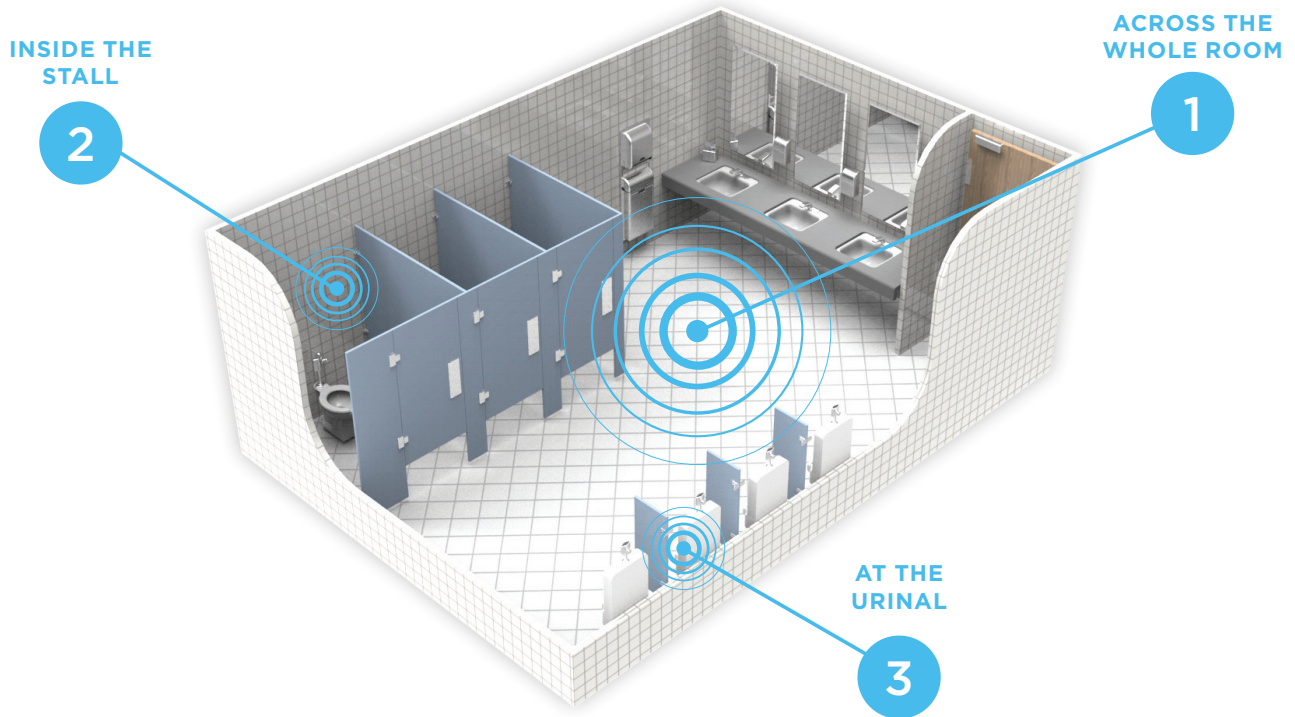

ActiveAire®

ACROSS THE
WHOLE ROOM

AT THE
URINAL

INSIDE
THE STALL

A Whole-Room Approach to Improving Restroom Experiences

Providing Freshness Where it Matters

Georgia-Pacific

ODOR IS THE
#2
COMPLAINT

in Public
Restrooms*

HERE IS THE
360°
SOLUTION

to the #2
Problem

FOR
30
DAY FRESHNESS

Throughout the
Restroom

ActiveAire® from GP PRO helps provides long lasting freshness to continuously keep the whole restroom smelling clean.